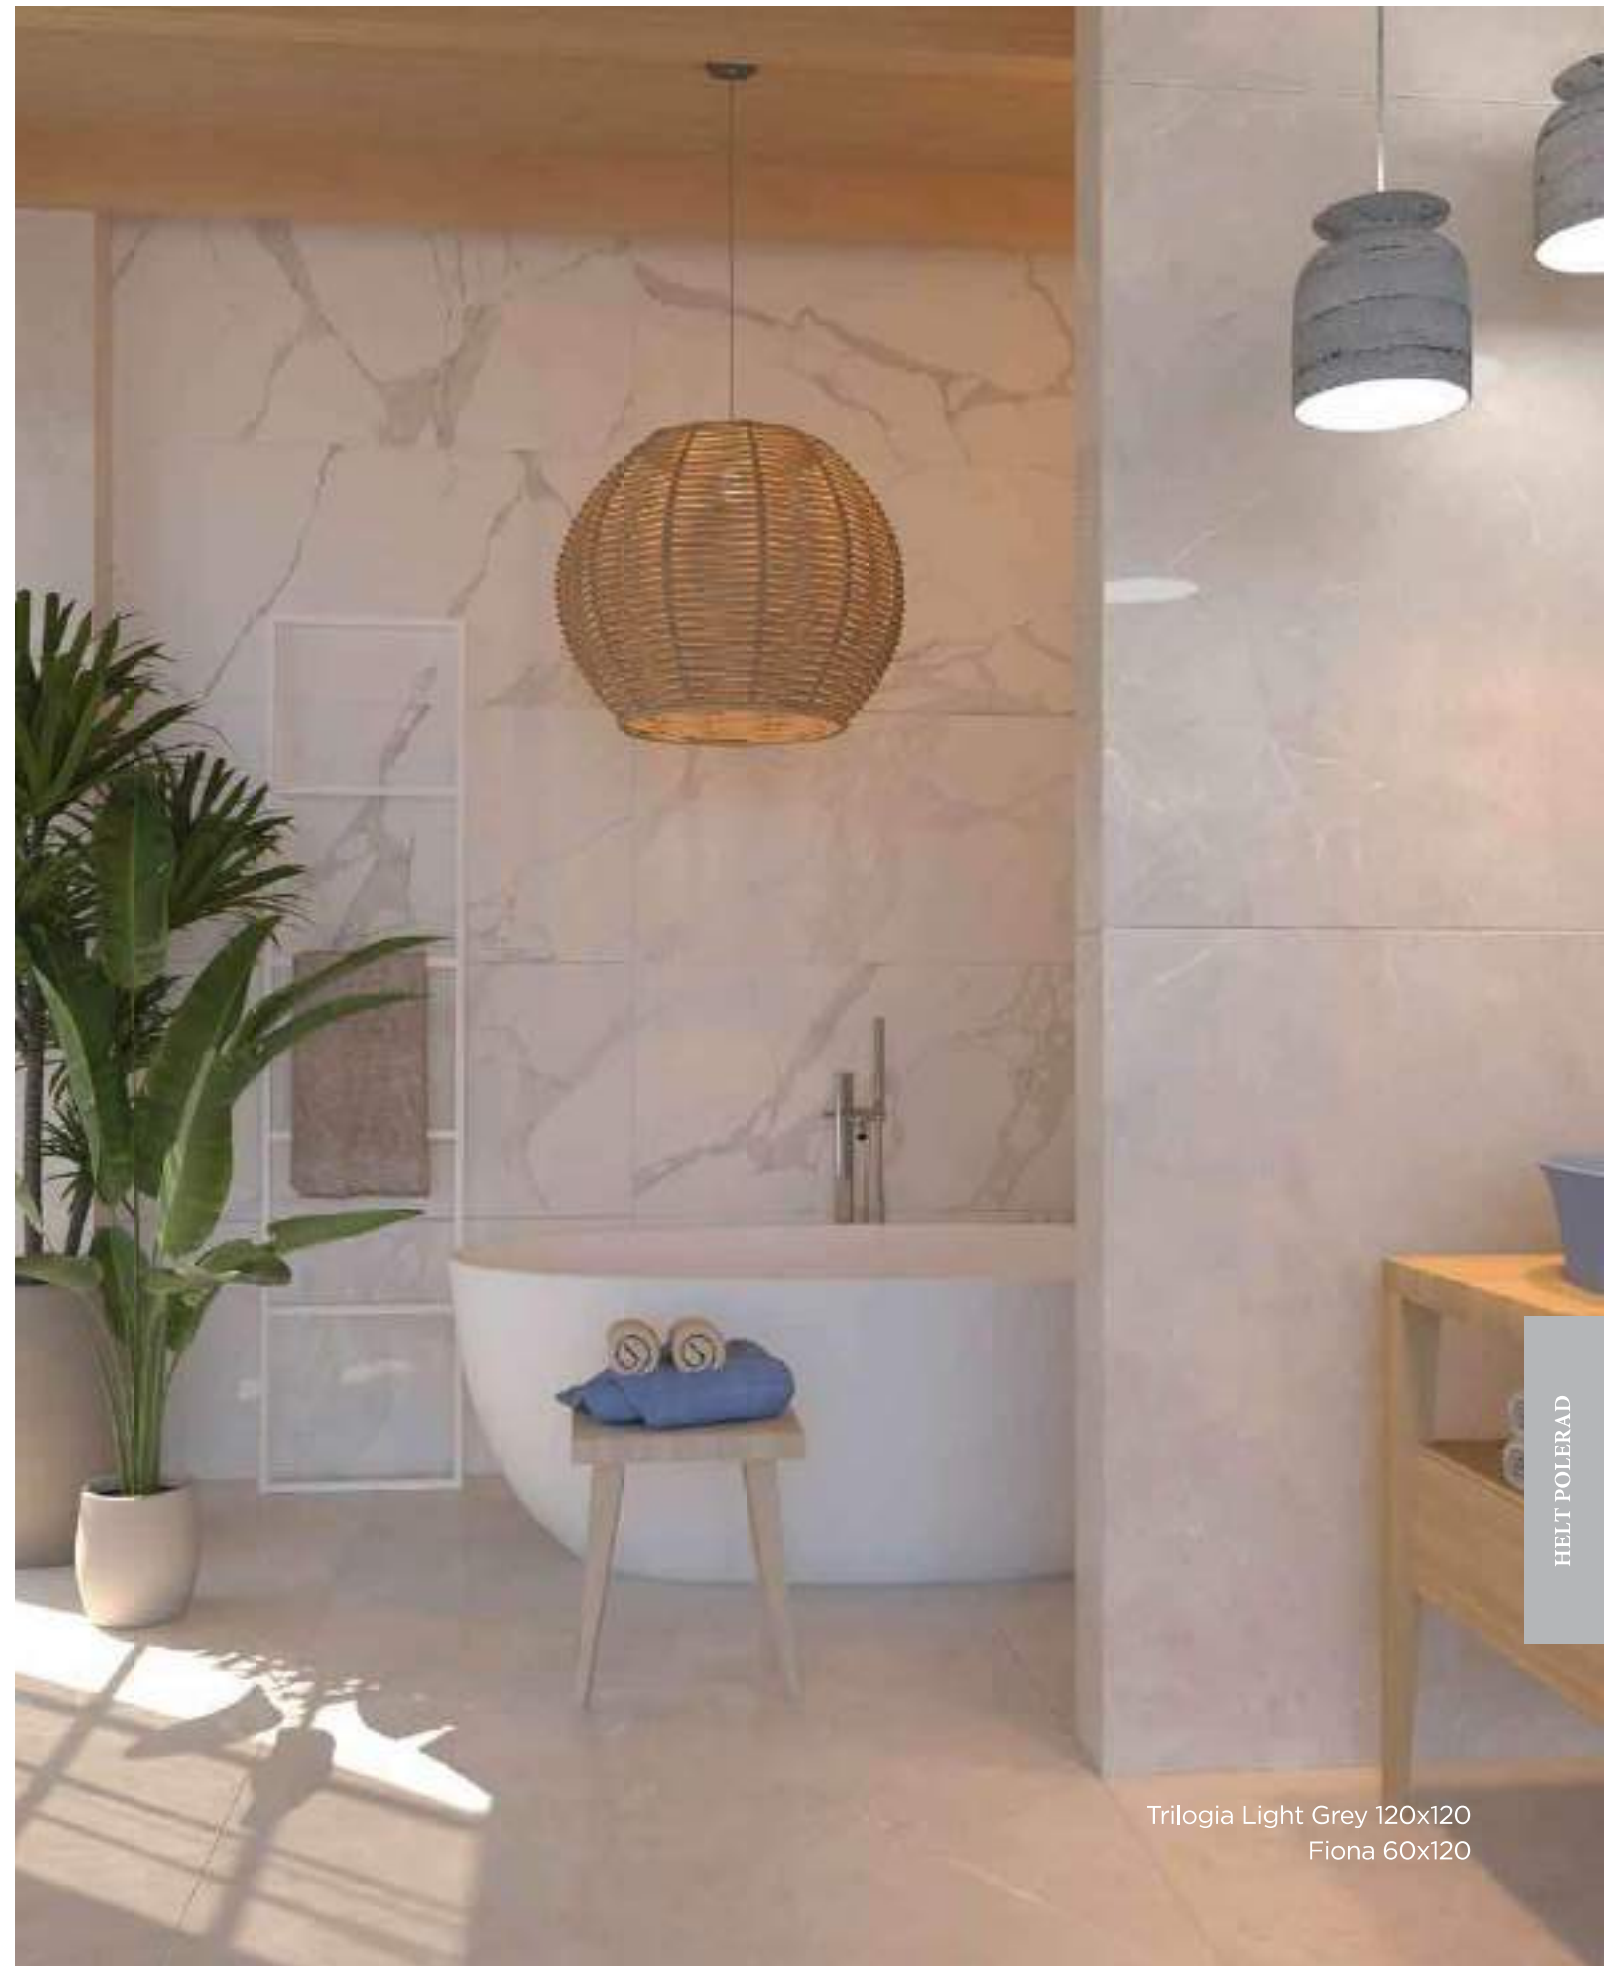

Trilogia Light Grey 120x120
Fiona 60x120

LAVAROCK

GRES
PORC.

FULL
POLISHED

RECTIFIED

10mm

SIZE	PC/Box	KG/Box	M²/Box	Box/PL	KG/PL	M²/PL
120x120	2	63	2,88	20	1,260	57,60