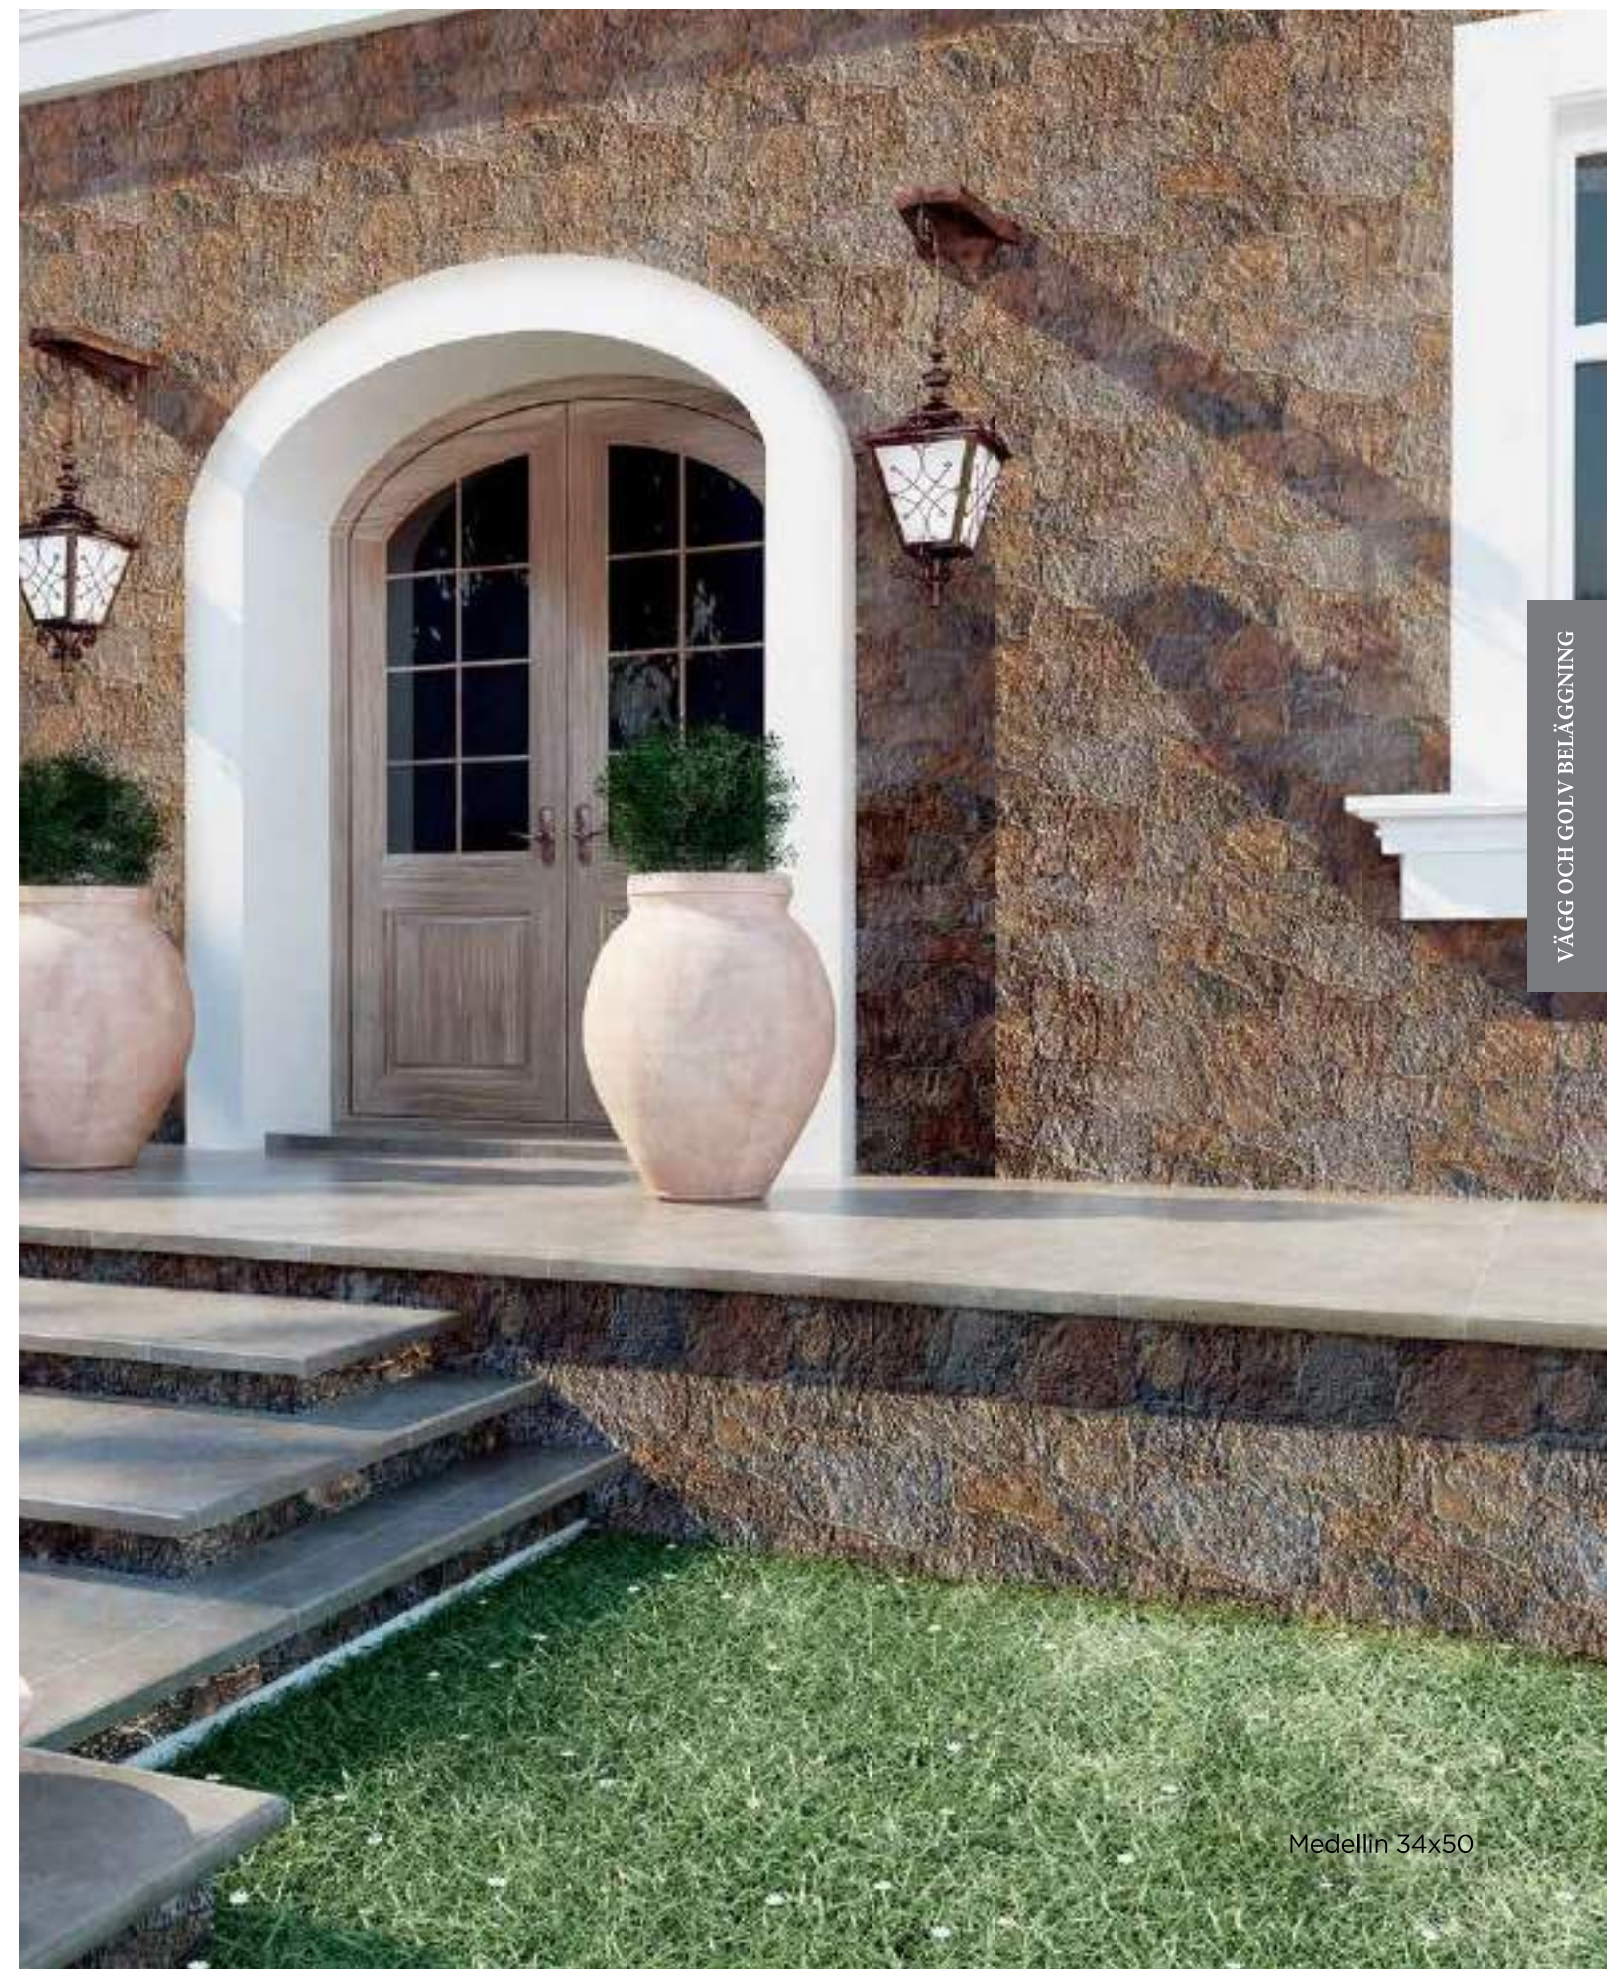

MEDELLIN

34x50

CERAMIC MAT

Made in Spain

SIZE	PC/Box	KG/Box	M²/Box	Box/PL	KG/PL	M²/PL
34x50	-	22,5	1,50	48	1,080	72

MALAGA

25x50

CERAMIC MAT

Made in Spain

SIZE	PC/Box	KG/Box	M²/Box	Box/PL	KG/PL	M²/PL
25x50	14	26,25	1,75	64	1,680	112

Medellin 34x50